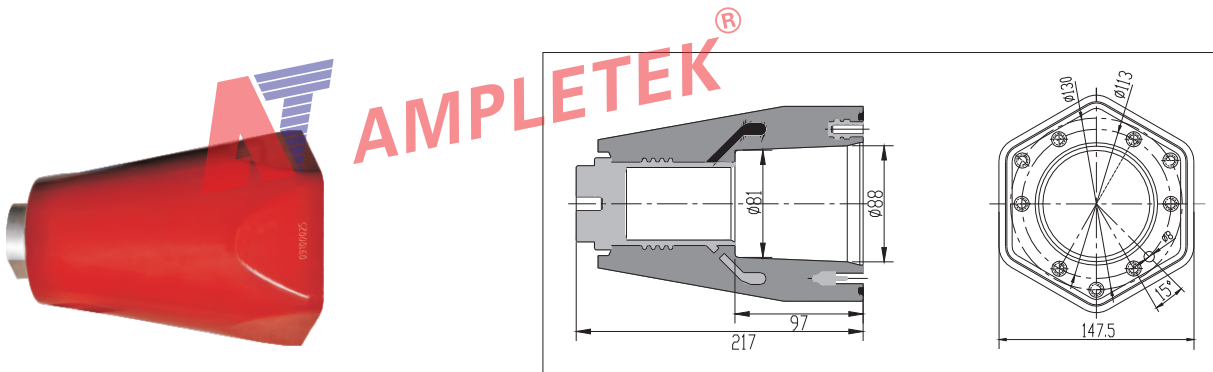

Cable Systems · Medium-Voltage

35kV | 内锥插座 Inner cone socket

35kV 内锥绝缘插座适用于GIS柜高压引入连接，并能对柜体内SF6气体介质有效密封。设计紧凑，适用于户内外；全绝缘、免维护，连接尺寸符合DIN47637标准。

1. Suitable for incoming connecting of GIS high-voltage unit and has insulation performance for SF6 unit.
2. Suitable for indoor outdoor using.
3. Fully insulated and free of maintenance.
4. The connection size is compliant to DIN47637 standard.

Type:ANC-1 (1# 内锥插座Inner cone socket)

1#

Type:ANC-2 (2# 内锥插座Inner cone socket)

2#

Type:ANC-3 (3# 内锥插座Inner cone socket)

3#