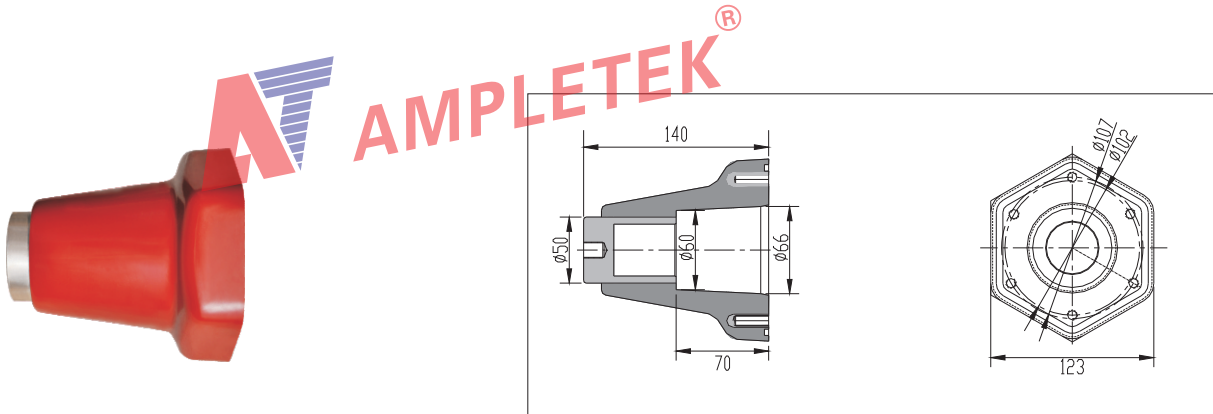

Cable Systems · Medium-Voltage

35kV | 内锥插座 Inner cone socket

35kV 内锥绝缘插座适用于GIS柜高压引入连接，并能对柜体内SF6气体介质有效密封。设计紧凑，适用于户内外；全绝缘、免维护，连接尺寸符合DIN47637标准。

1. Suitable for incoming connecting of GIS high-voltage unit and has insulation performance for SF6 unit.
2. Suitable for indoor outdoor using.
3. Fully insulated and free of maintenance.
4. The connection size is compliant to DIN47637 standard.

Type:ANC-1 (1# 内锥插座Inner cone socket)

1#

Type:ANC-2 (2# 内锥插座Inner cone socket)

2#

Type:ANC-3 (3# 内锥插座Inner cone socket)

3#